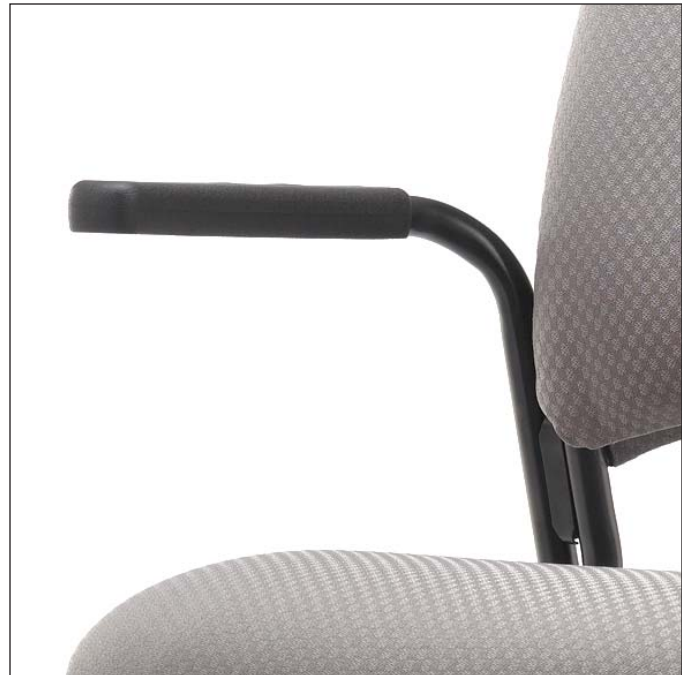

Seating Component

FX ARM - MINIMAX

FX - Fixed arm, Minimax

Type

Fixed arm with nylon armrest for Minimax chair (guest chair, training room chair or cafeteria chair).

Description

- » *Tubular steel structure.*
- » *Nylon armrest, black.*
- » *Firmness (armrest): firm (5/5).*
- » *Chrome or black finish (structure).*
- » *No adjustment.*