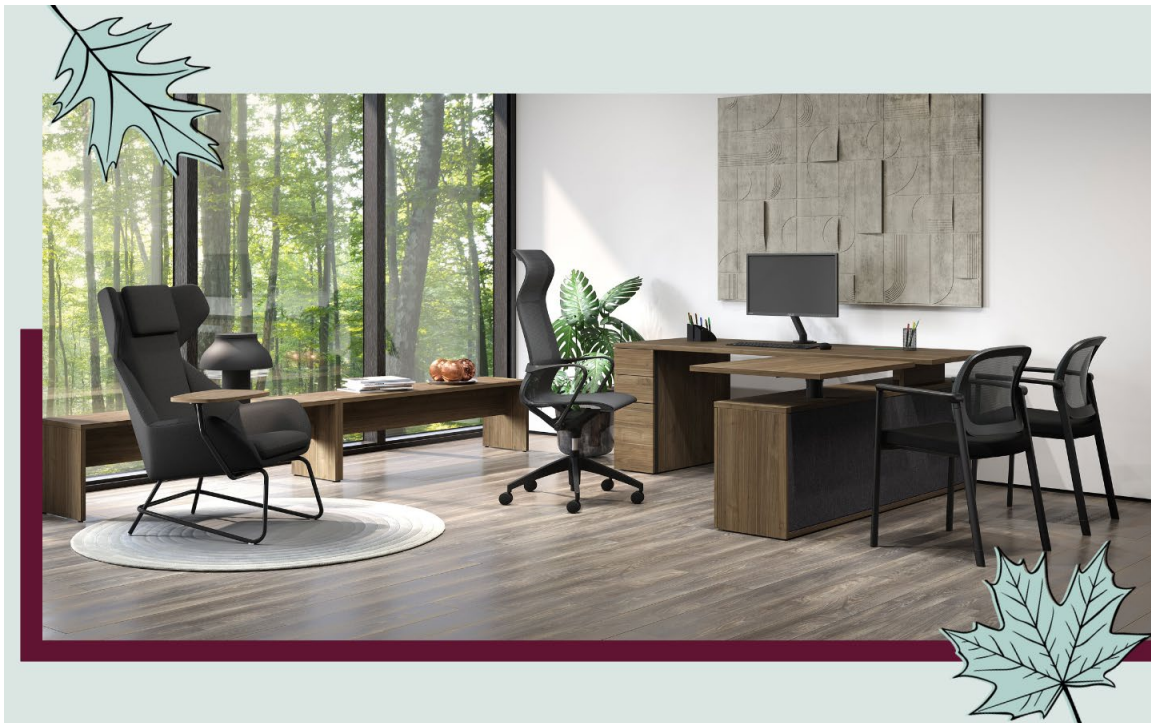

Fall for the New Artopex Products

Granby (Quebec), September 04, 2022 - Welcome to the heart of a vibrant season of new arrivals, where new collections, new products, and new layouts come together to bring you an infinite world of possibilities.

Discover today the latest generation of Take Off, the new SC Lounge collection, the bistro tables and the high back Hanso chair.

A Breath of Freshness for Take Off

"Take Off is our key collection at Artopex, and has been since 1999. This line of freestanding furniture is found in the heart of many Canadian and American companies. Like all collections, Take Off must evolve and follow design trends. We are therefore proud to present today the results of several months of work: **the fourth generation of Take Off**", says Jean Barbeau, Director of Research and Development.